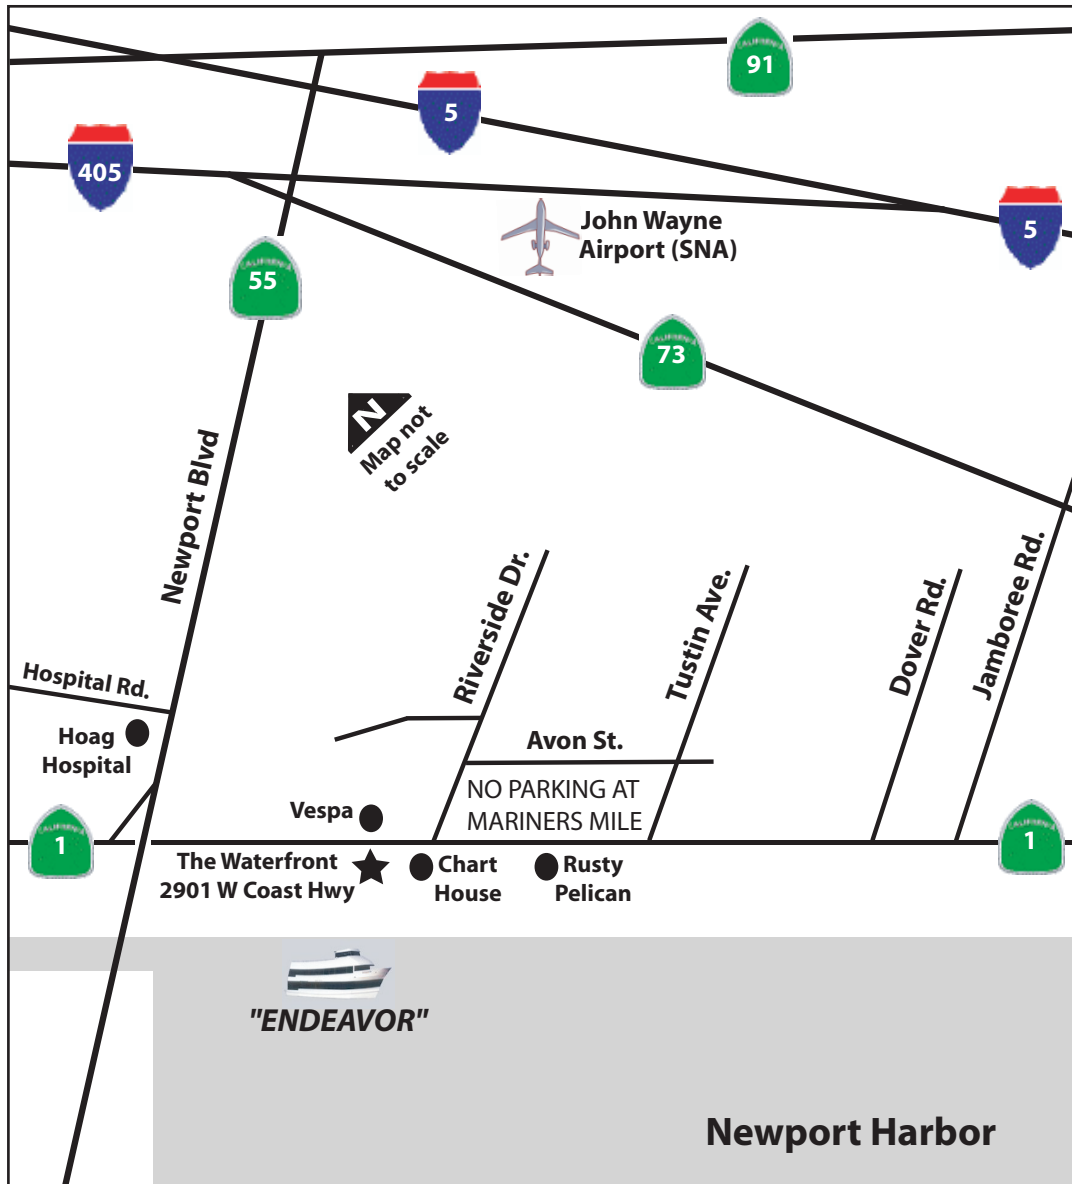

## Directions to yacht "ENDEAVOR" Parking at 2901 W. Coast Highway

Take the 55 Freeway south towards Newport Beach. When the Freeway ends, you will be on Newport Blvd. Continue down Newport Blvd. for 2 miles. Stay in the right lane and take the Highway 1 exit (San Diego). Turn left onto West Coast Hwy, and then right into "The Waterfront" driveway before reaching the traffic signal at Riverside Drive. Please do NOT park at Mariners Mile.

Park in the parking structure and walk between "The Waterfront" building and the "Chart House" to the "Endeavor"